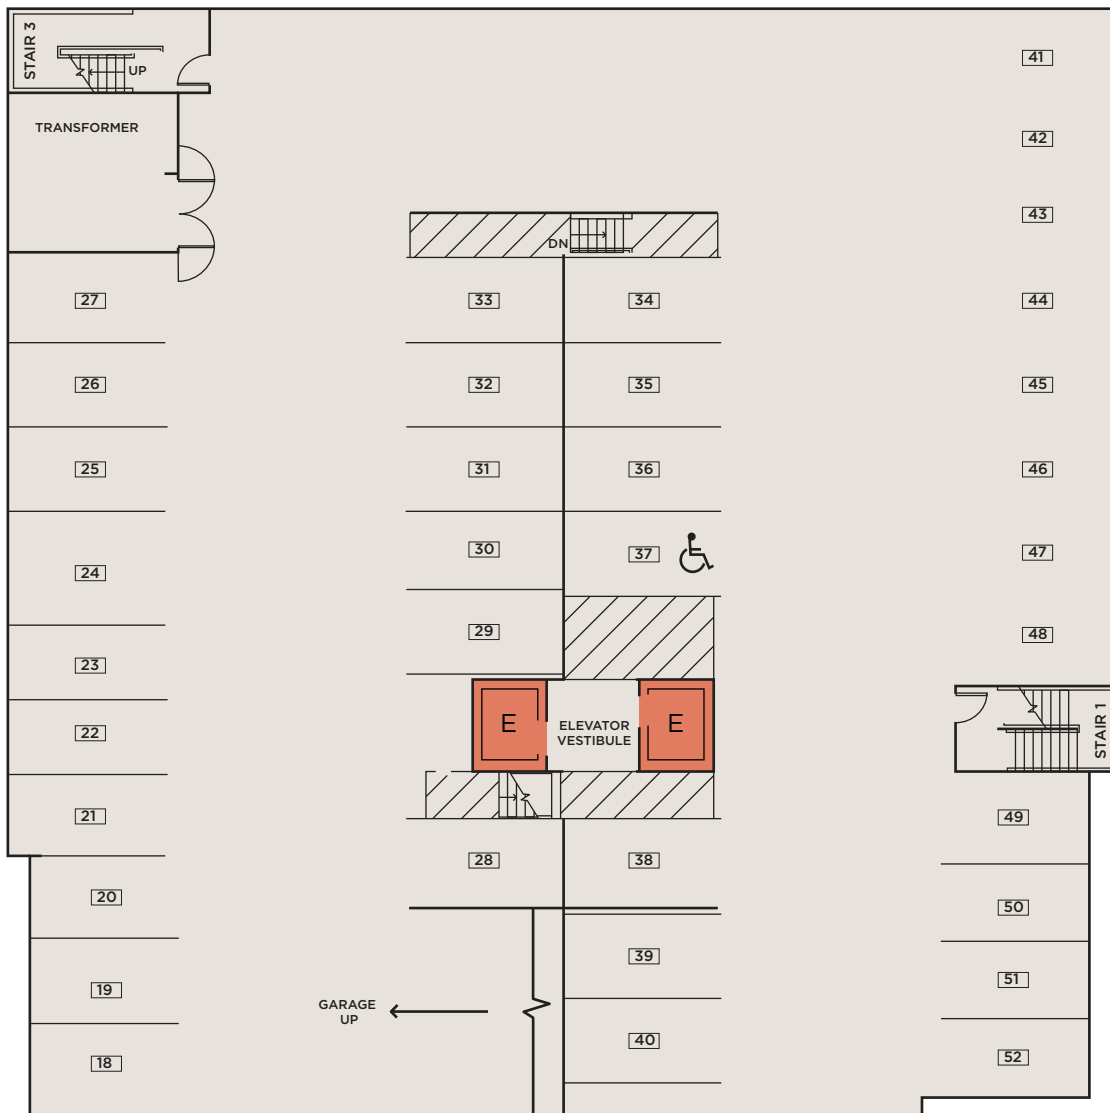

Floor Levels 01-31-17

BROADSTONE CLARENDON

LEVEL P1

BROADSTONE
CLARENDON

105 Warren Avenue North
Seattle, WA 98109 | (206) 217-4612
BroadstoneClarendon.com

Square footages are approximate.

LEVEL P2

BROADSTONE
CLARENDON

105 Warren Avenue North
Seattle, WA 98109 | (206) 217-4612
BroadstoneClarendon.com

Square footages are approximate.

LEVEL 1

BROADSTONE CLARENDON

105 Warren Avenue North
Seattle, WA 98109 | (206) 217-4612
BroadstoneClarendon.com

Square footages are approximate.

LEVEL 2

BROADSTONE
CLARENDON

105 Warren Avenue North
Seattle, WA 98109 | (206) 217-4612
BroadstoneClarendon.com

Square footages are approximate.

LEVEL 3

BROADSTONE
CLARENDON

105 Warren Avenue North
Seattle, WA 98109 | (206) 217-4612
BroadstoneClarendon.com

Square footages are approximate.

LEVEL 4

BROADSTONE
CLARENDON

105 Warren Avenue North
Seattle, WA 98109 | (206) 217-4612
BroadstoneClarendon.com