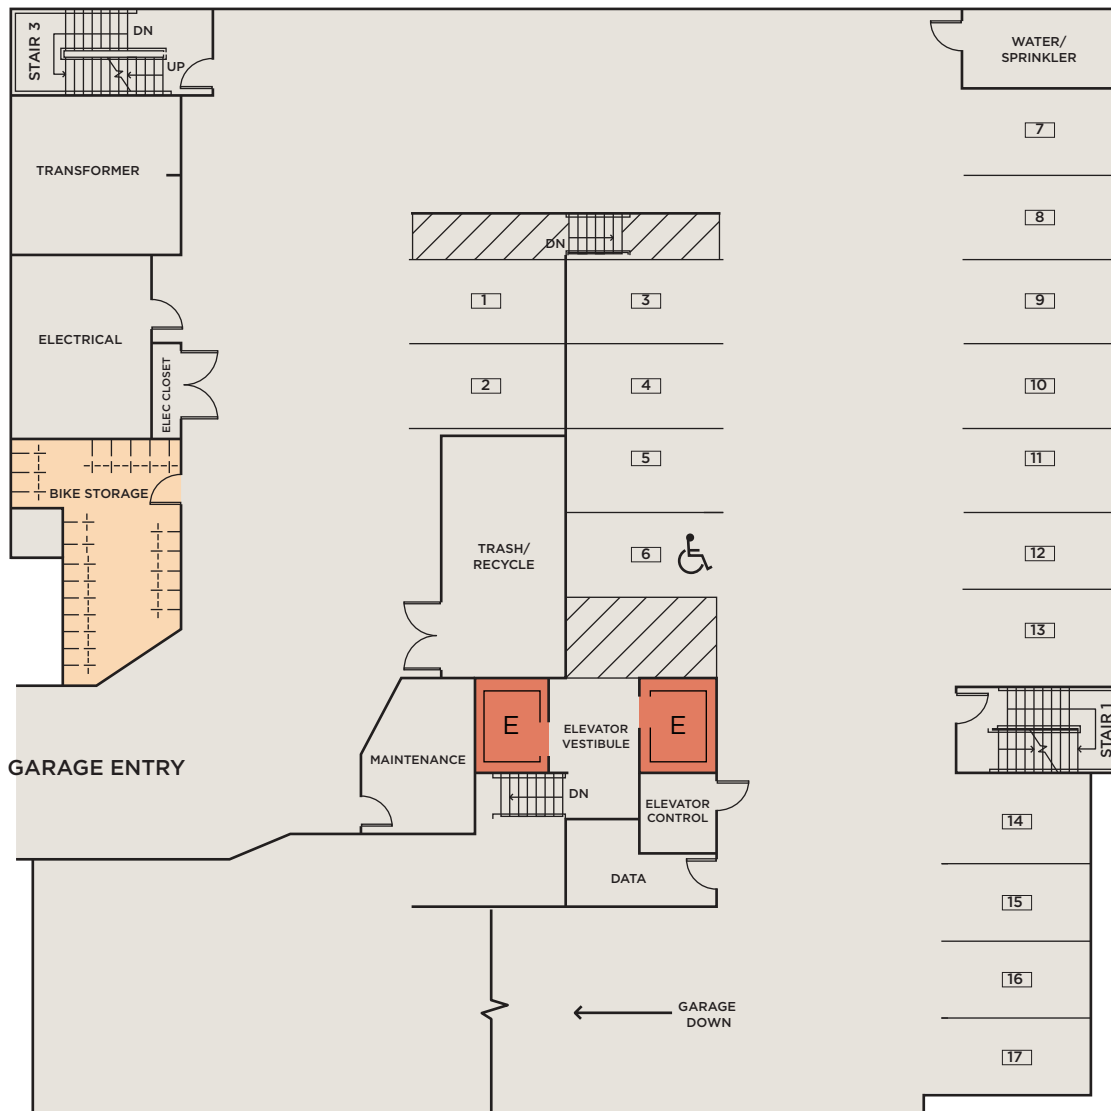

Floor Levels 01-31-17

BROADSTONE CLARENDON

LEVEL P1

BROADSTONE
CLARENDON

105 Warren Avenue North
Seattle, WA 98109 | (206) 217-4612
BroadstoneClarendon.com

Square footages are approximate.

LEVEL P2

BROADSTONE
CLARENDON

105 Warren Avenue North
Seattle, WA 98109 | (206) 217-4612
BroadstoneClarendon.com

Square footages are approximate.

LEVEL 1

BROADSTONE CLARENDON

105 Warren Avenue North
Seattle, WA 98109 | (206) 217-4612
BroadstoneClarendon.com

Square footages are approximate.

LEVEL 2

BROADSTONE
CLARENDON

105 Warren Avenue North
Seattle, WA 98109 | (206) 217-4612
BroadstoneClarendon.com

Square footages are approximate.

LEVEL 3

BROADSTONE
CLARENDON